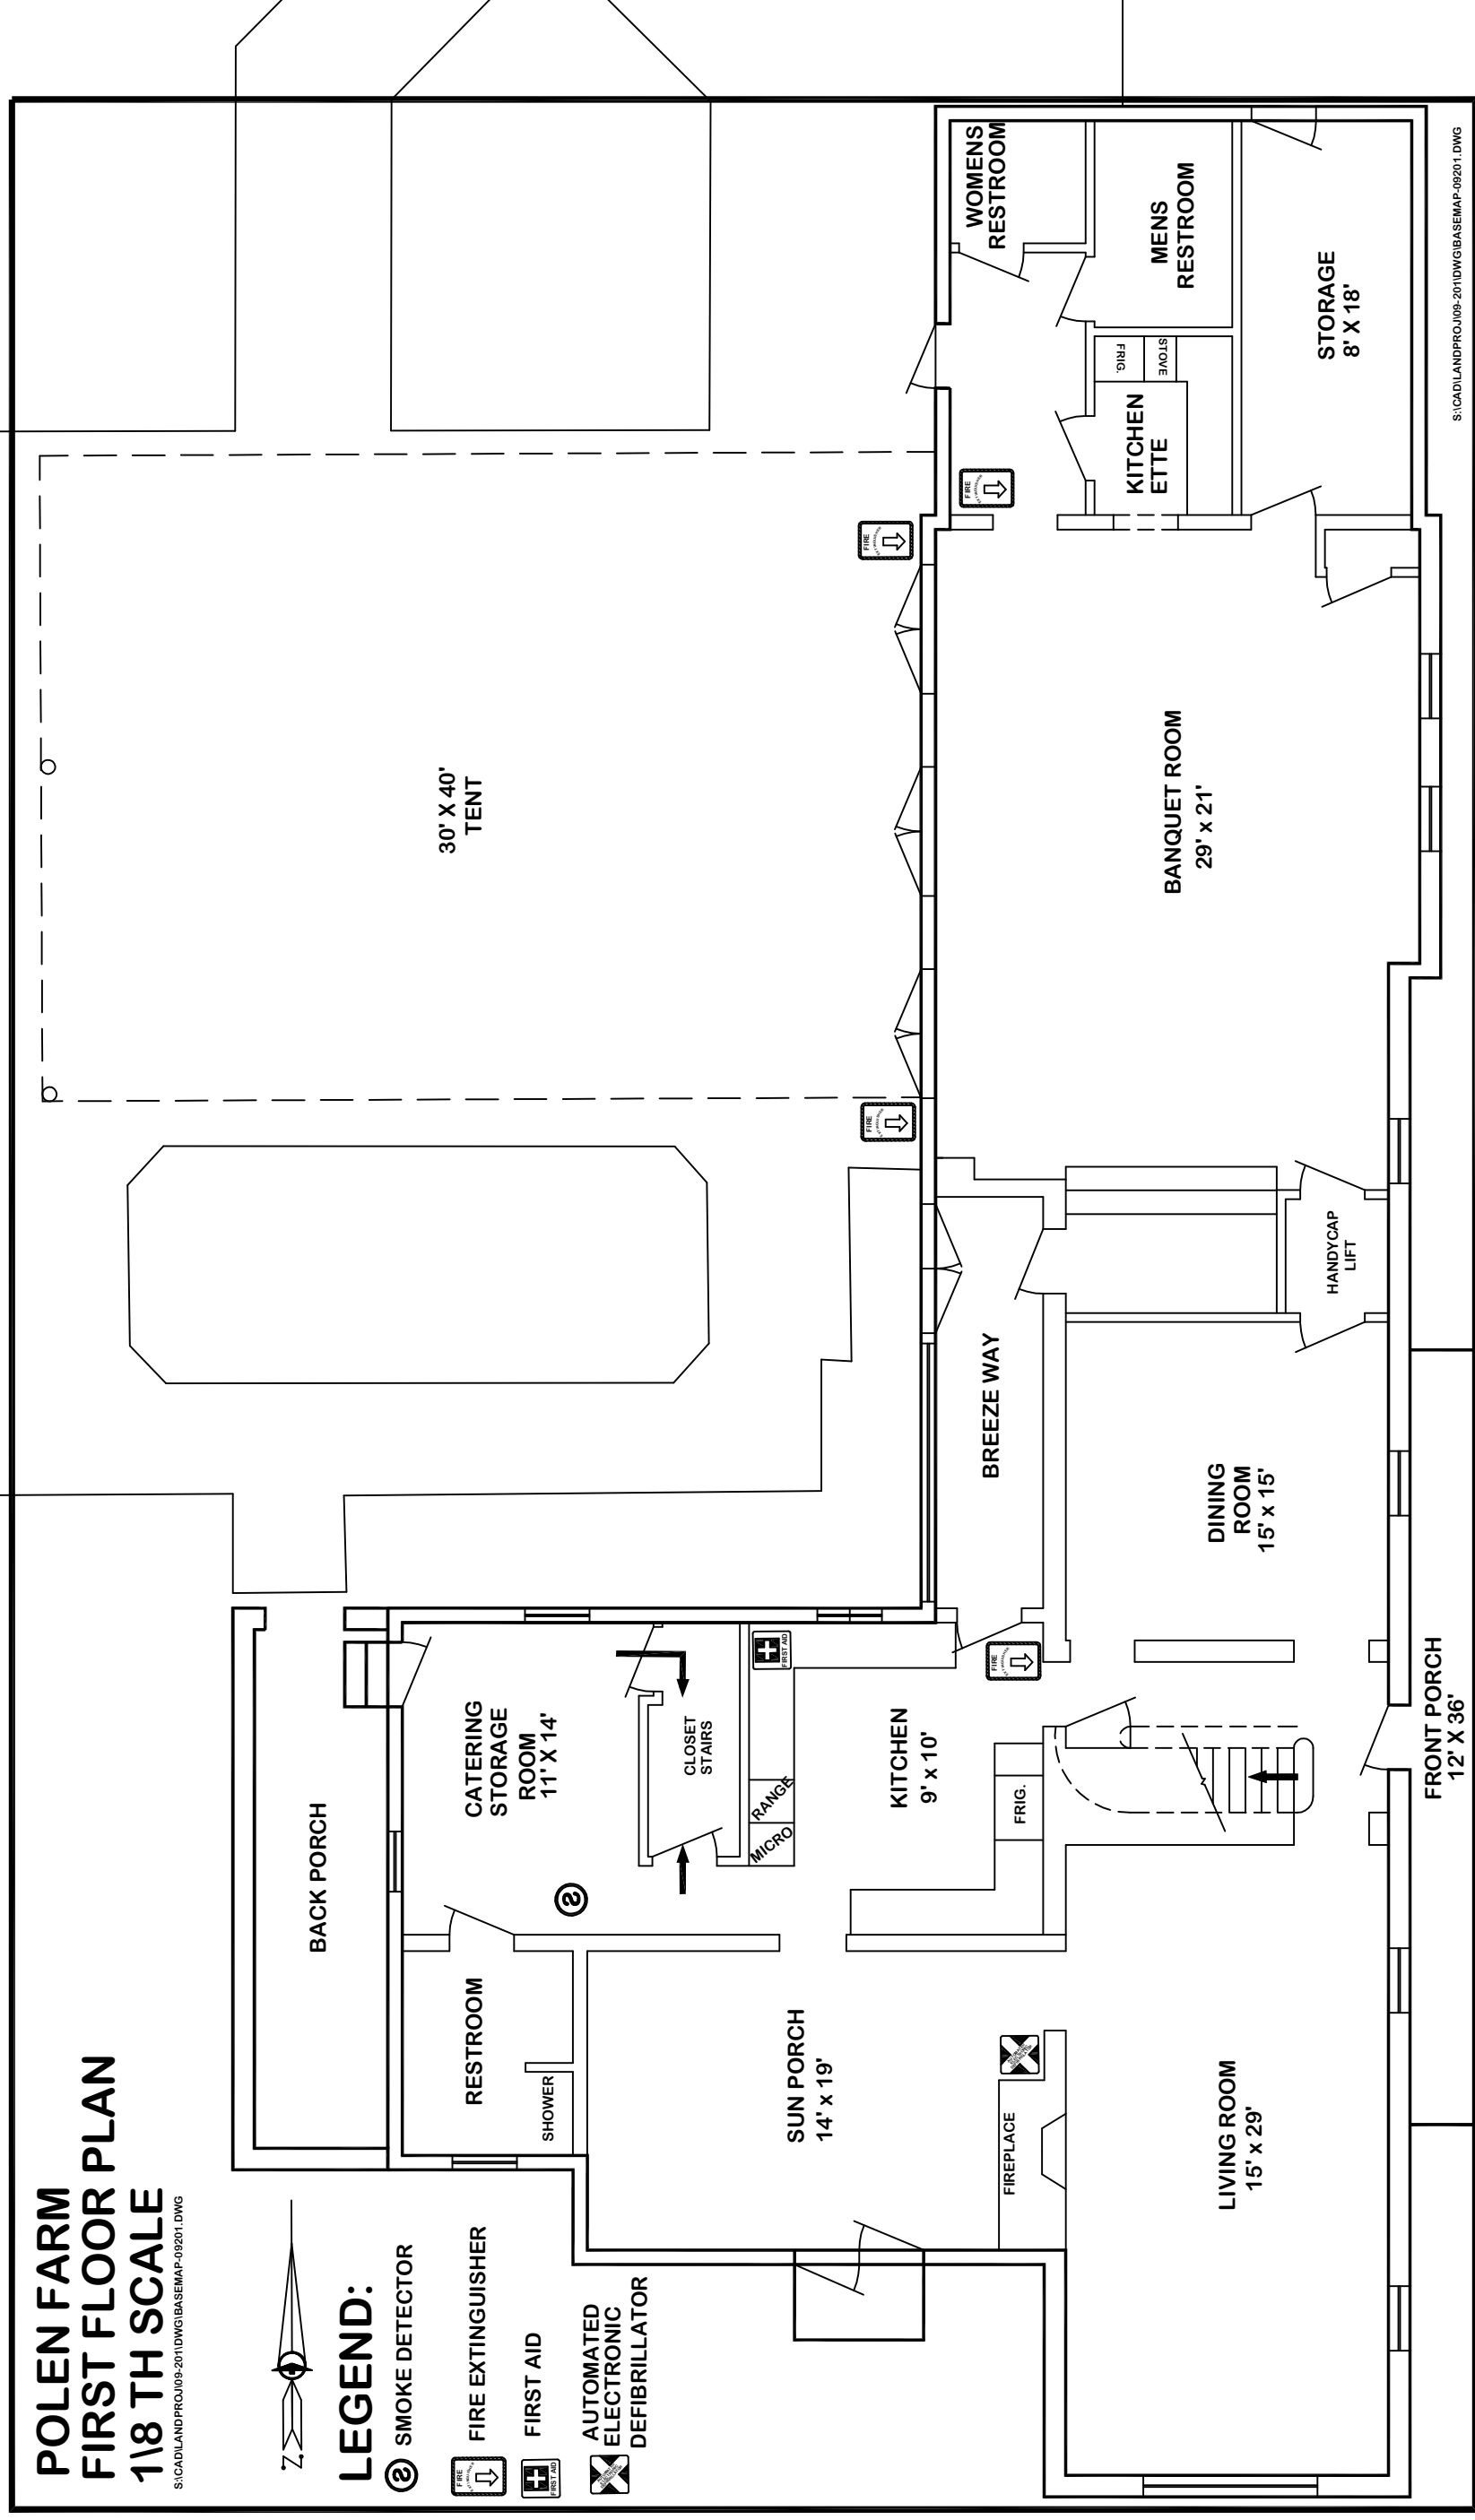

**POLEN FARM
FIRST FLOOR PLAN
1/8 TH SCALE**

S:\CAD\LANDPROJ\09-201\DWG\BASEMAP-09201.DWG

LEGEND:

SMOKE DETECTOR

FIRE EXTINGUISHER

FIRST AID

AUTOMATED
ELECTRONIC
DEFIBRILLATOR

S:\CAD\LANDPROJ\09-201\DWG\BASEMAP-09201.DWG