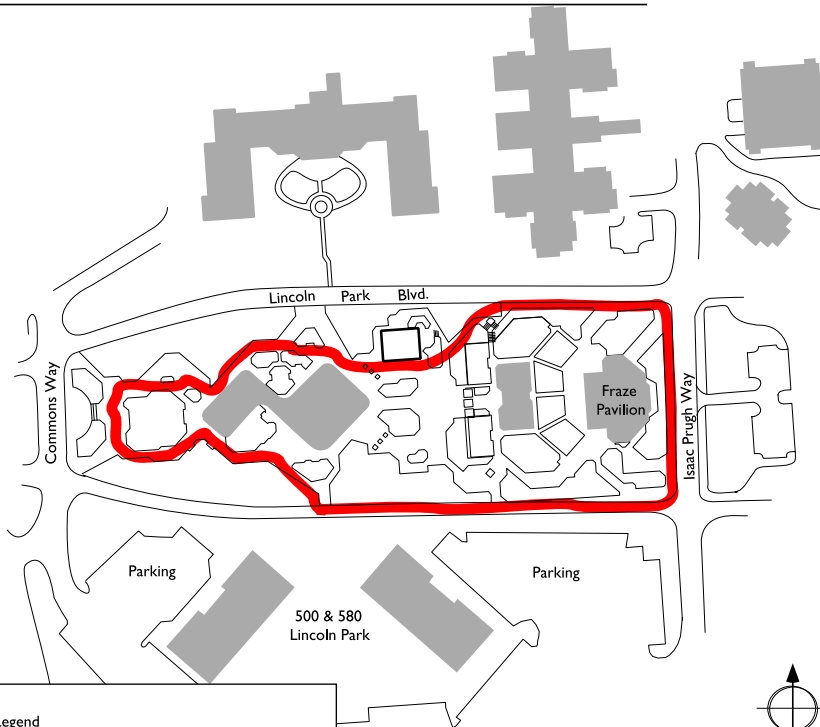

Civic Commons Park: Frazee Pavilion

Legend
Trail (concrete): 2,125 ft./ .40 miles 
*Please note that this trail includes stairs

North
Not to Scale