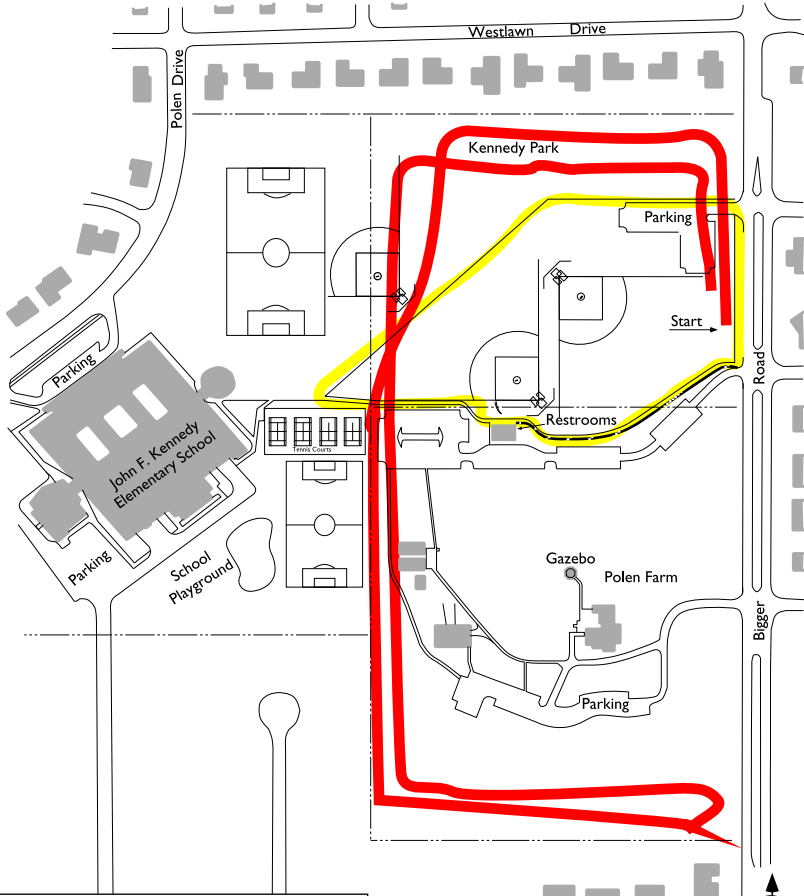

Kennedy Park

Legend
Trail (paved): 2, 215 ft / .42 miles
Par Course: 5, 674 ft / 1.07 miles

North
Not to Scale