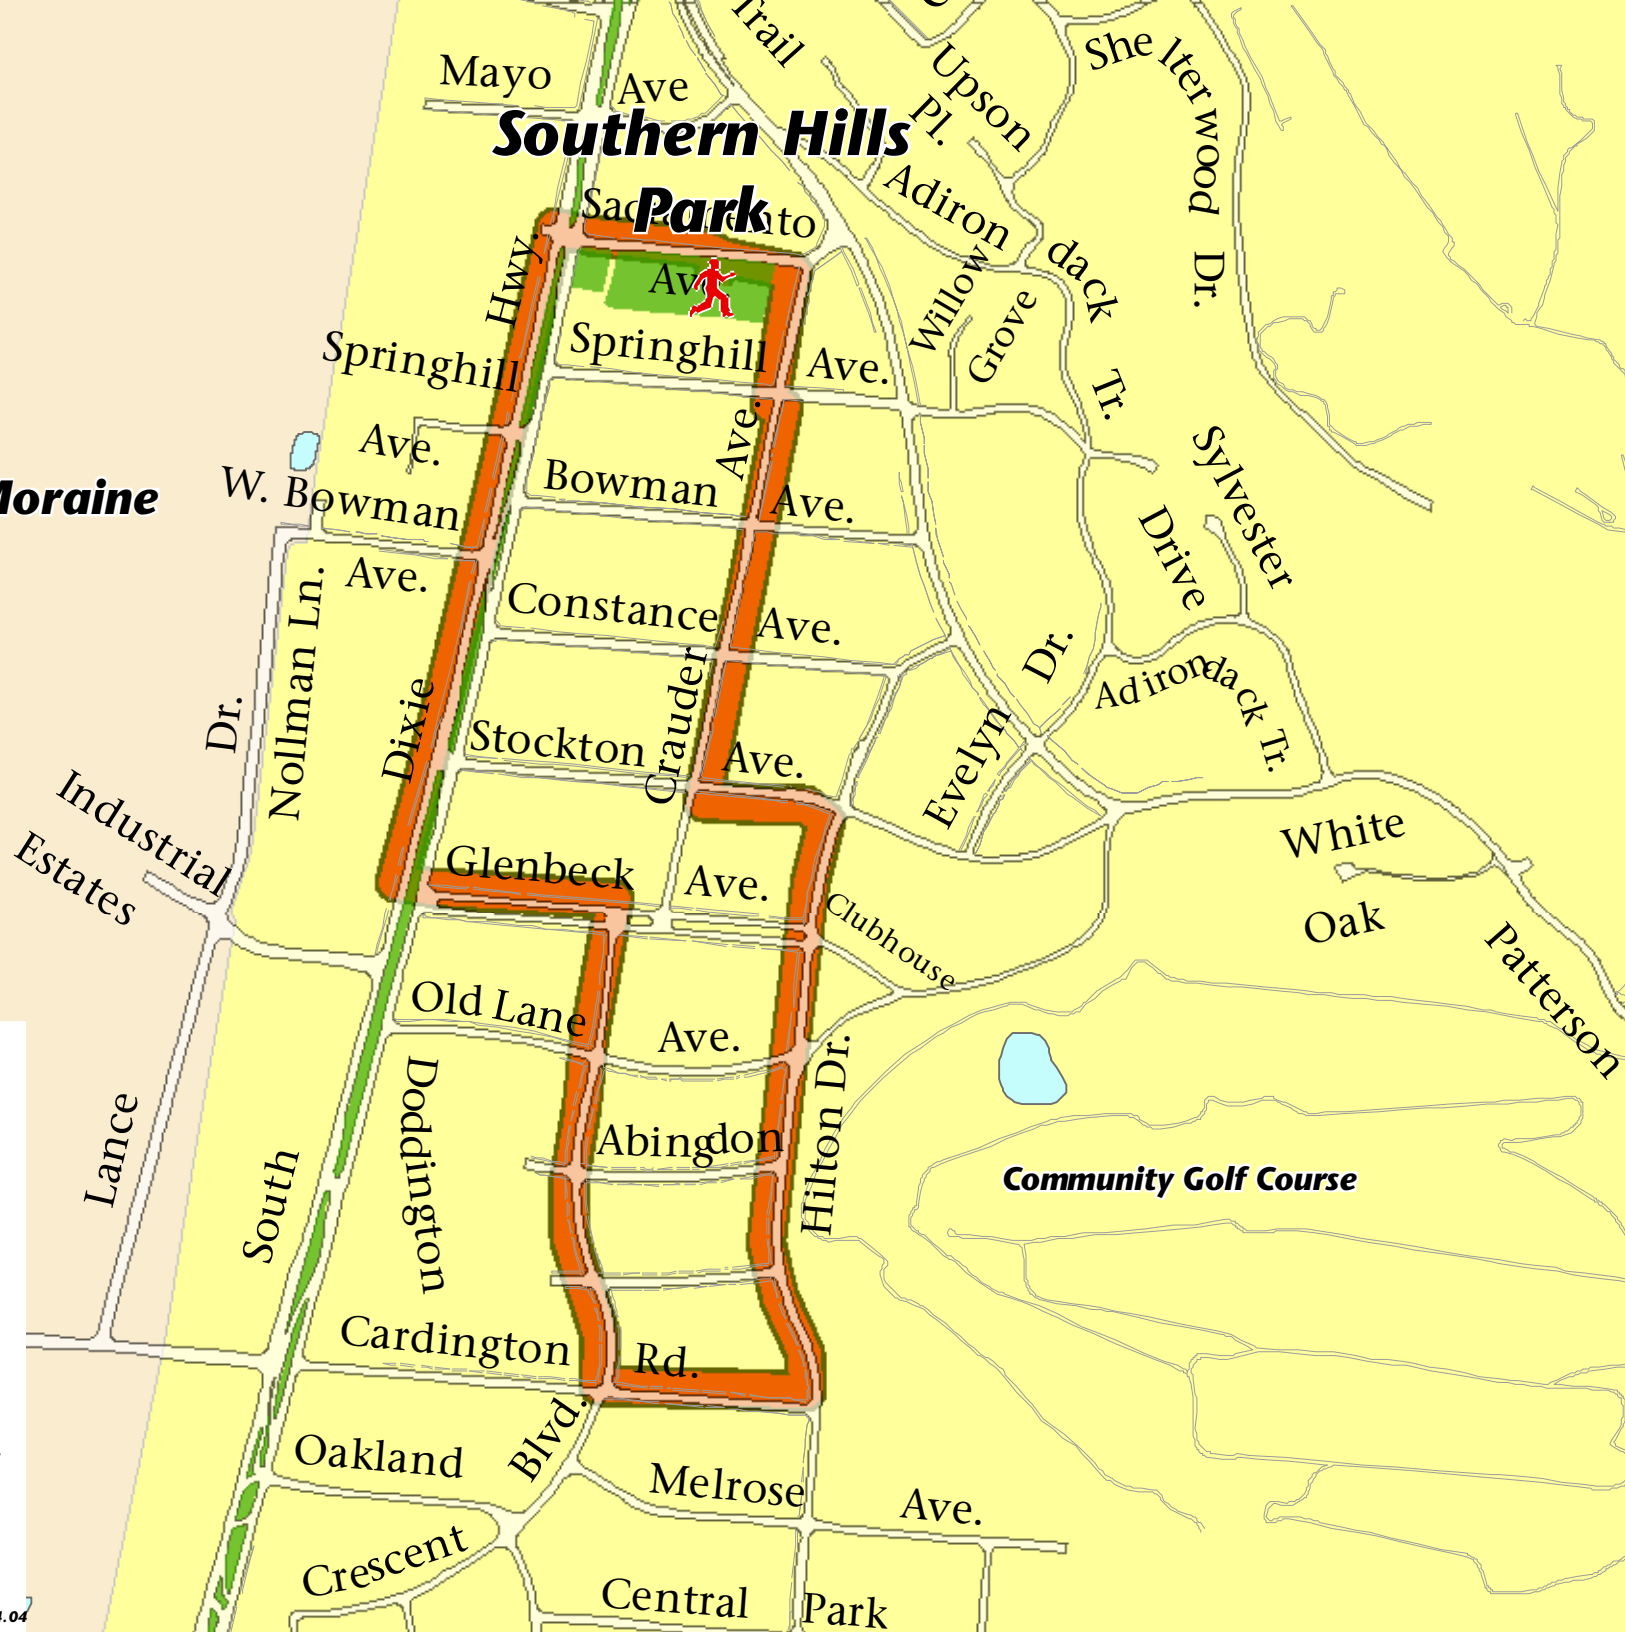

City of Moraine

Southern Hills Park

Southern Hills Park

Distance = 8,950 feet, 1.7 miles

www.ketteringoh.org/walkkettering

9.24.04