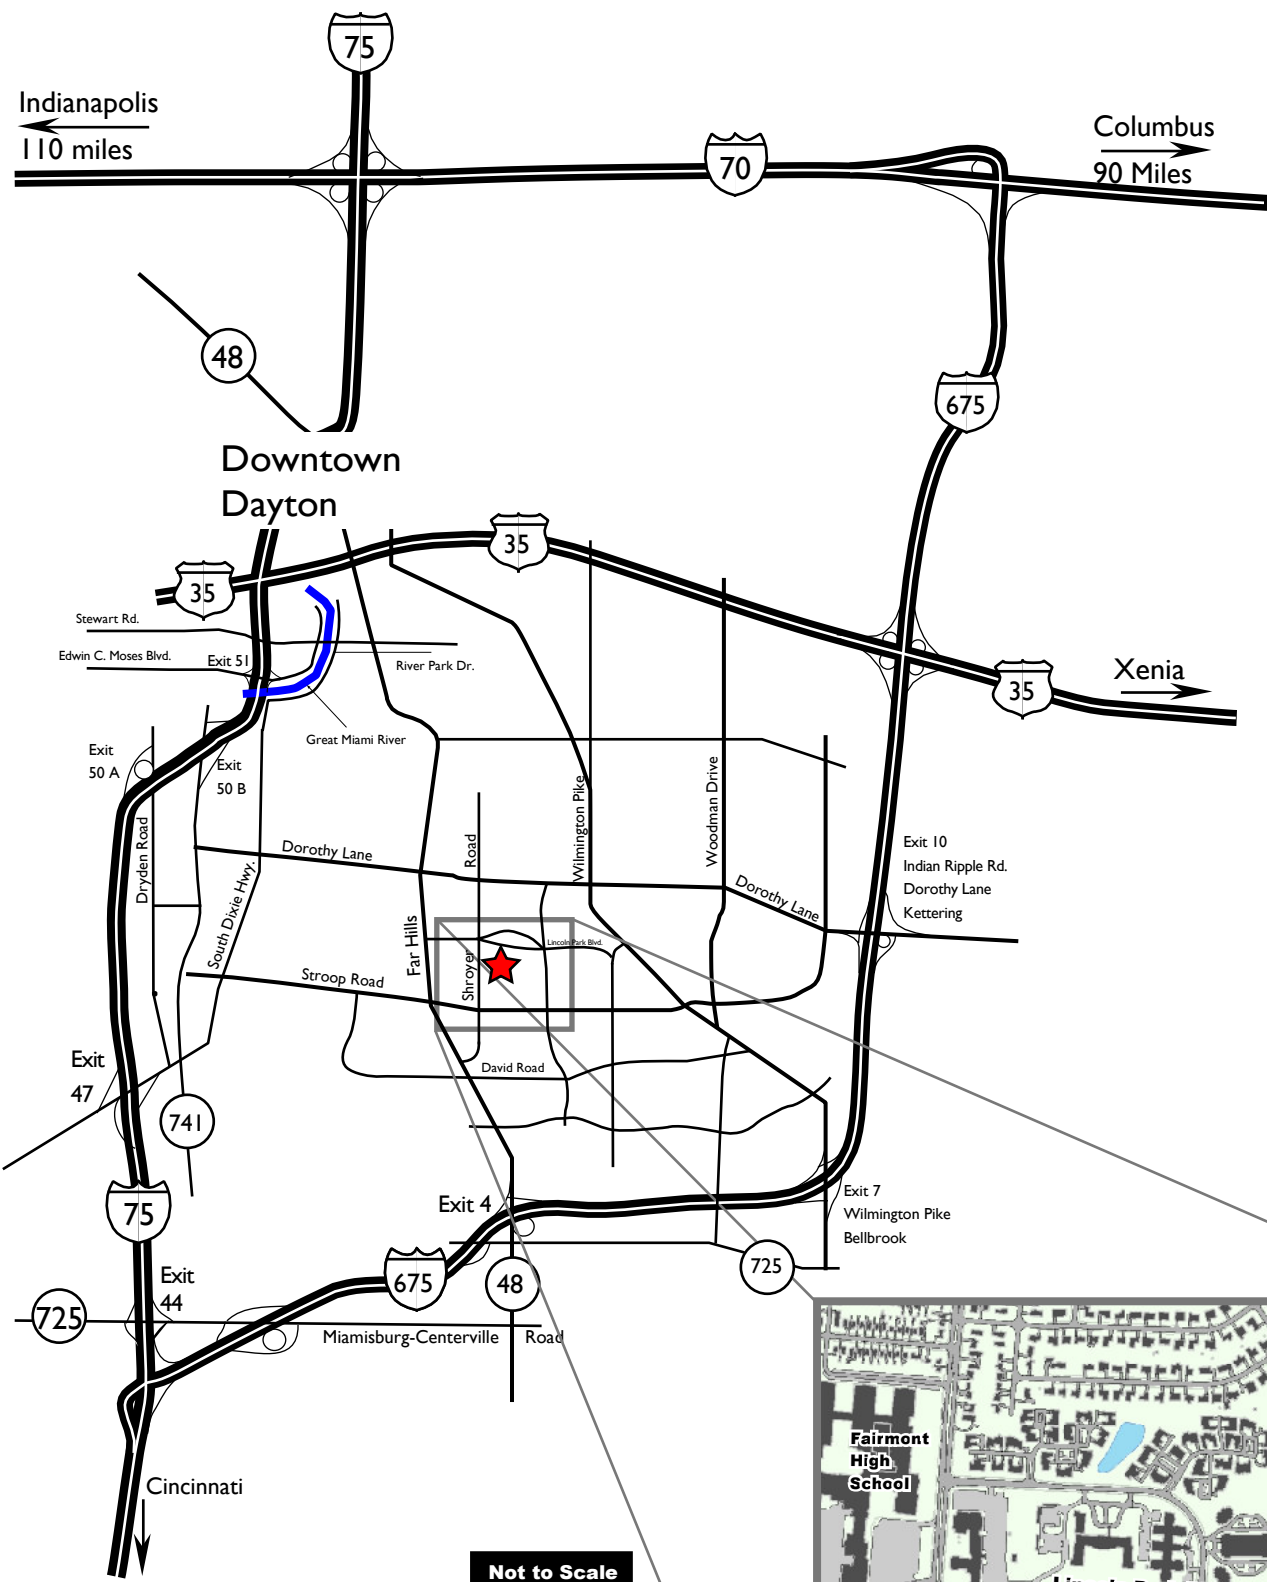

Indianapolis
← 110 miles

Columbus
→ 90 Miles

Not to Scale

NORTH

CITY OF KETTERING

**Government Center/
Civic Commons/
Fraze Pavilion**

10.12.05