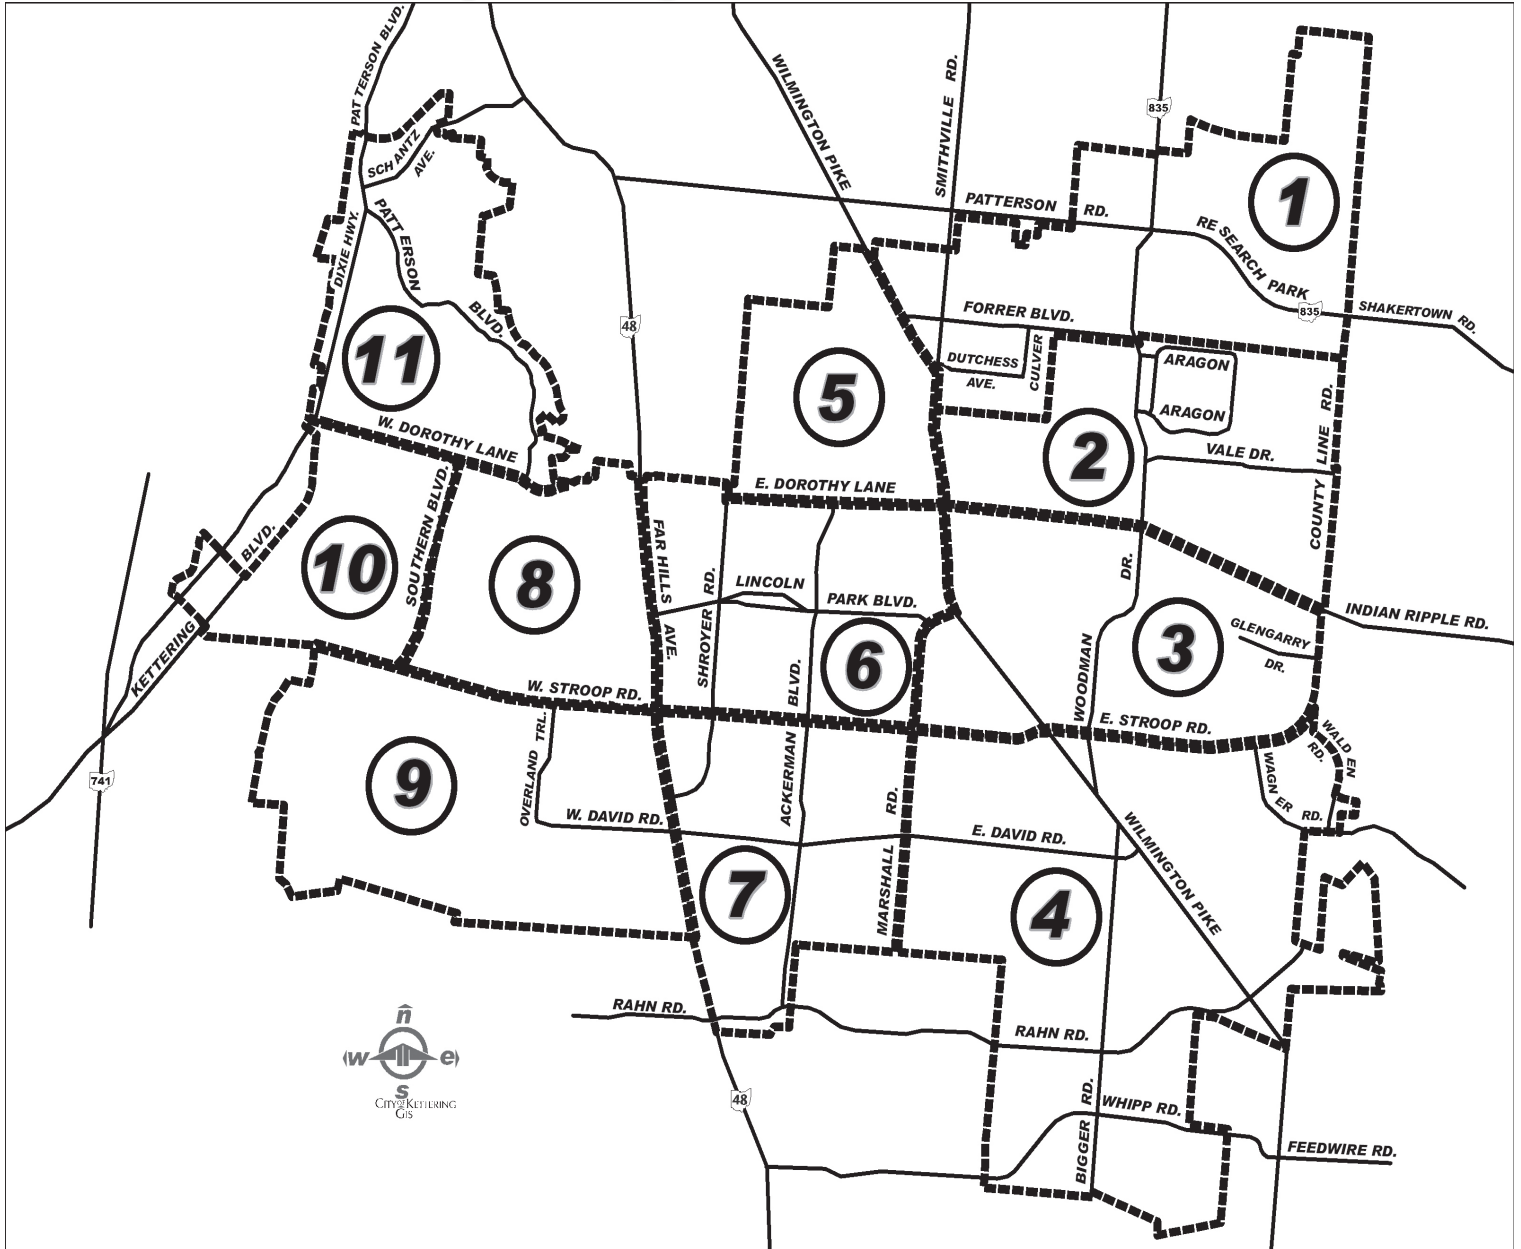

Leaf Pickup Begins October 24

2011 Leaf Pickup Program

City of Kettering Street crews are gearing up for the Leaf Pickup season. The first round through the City will begin October 24 and will continue until three full rounds have been completed.

**The Leaf Pickup Hotline is
296-3255 (FALL)**

Leaf Pick-up District Street Directory 2011

A

Abbot Dr.....1
 Aberdeen Ave.....5
 Abingdon Rd.....11
 Ackerman Blvd.
 3000-39996
 4000-52577
 Acme Ct.....4
 Acorn Dr.....5
 Acosta St.....2
 Acreview Ln.....7
 Adirondack Tr.....11
 Adventure Dr.....1
 Aerial Ave.
 2600-29125
 3020-37376
 Aero Ave.....3
 Algood Pl.....7
 Allendale Dr.....8
 Alta Vista Dr.....1
 Alvarado Dr.....3
 Andrea Dr.....7
 Andrew Rd.....4
 Annabelle Dr.....3
 Ansel Dr.....5
 Appleton Pl.....4
 Appletown Ln.....8
 Aragon E. Ave.....2
 Aragon N. Ave.....2
 Aragon S. Ave.....2
 Archdeacon Ct.....10
 Archmore Dr.....4
 Arlmont Cir.....4
 Armen Ave.....1
 Arrowhead Dr.....4
 Artesia Dr.....4
 Ascot Ct.....6
 Ashmore Dr.....1
 Ashwyck Pl.....9
 Atherton Rd.....10
 Aurora St.....2
 Avalon Ave.....11
 Avon Way.....8

H

Hackney Dr.....3
 Hadley Ave.....5
 Haig Ave.....5
 Hale Ave.....5
 Halford Ct.....4
 Hamlet Dr.....4
 Hampton Rd.....5
 Harvest Ave.....3
 Harvey Ave.....5
 Harwood Ave.....3
 Hastings Dr.....4
 Hathaway Rd.....6
 Hawm Cir.....8
 Hazel Ave.....1
 Hazelhurst Ct.....4
 Hazelwood Ave.....5
 Heatherdale Ave.....4
 Hemphill Rd.....4
 Hempstead Stn. Dr.....4
 Henderson Pl.....1
 Henrich Dr.....7

L

Laird Ave.....1
 Lakewood Dr.....1
 Lamont Dr.....7
 Lanbury Dr.....10
 La Plata Dr.....3
 Larrivue Ave.....7
 La Rue Dr.....3
 Laurelann Dr.....7
 Laurelwood Rd.
 750-10158
 1104-354910
 Lavern Ave.....6